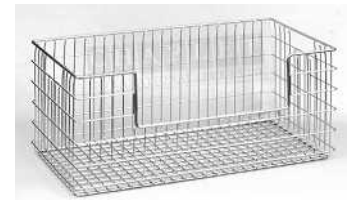

OSC 09DJ105 Fine Mesh Basket

<Features>

- Stainless Steel fine mesh baskets use for small instruments washing, sterilizing and handling
- Fine mesh with open area 1.6mm and wire diameter 0.5mm
- The top frame made with sheet and bottom with wire. There are no open mesh wire ends.
- Separate top cover
- Burr free smooth finish.
- Electrolyte Polished.

With Hinges and locking clip

<Specifications>

Model	OSC 09DJ 105A	OSC 09DJ 105B
Size (DxWxH)mm	Approx. 155x235x40 mm	Approx. 155x120x40 mm

OSC 09DJ106 Sterile Goods Basket

<Features>

- The standard baskets can be used for the transportation, storage and for all types of autoclaves.
- Stackable and also can be mounted on the cart and wall with hooks
- Electrolyte polished and burr free finish

OSC 09DJ 106C (front access)

<Specifications>

Model	OSC 09DJ 106A	OSC 09DJ 106B	OSC 09DJ 106C
Size (DxWxH)mm	Approx. 280x575x135 mm	Approx. 280x575x265 mm	Approx. 280x575x265 mm

OSC 09DJ107 Basket SPRI

<Features>

- The SPRI baskets are both stackable and nestable.
- Stackable when the handles are holded into basket.
- Nestable when handles are folded out.
- When baskets are empty, hold minimum storage space in nesting position
- Upper and lower frame wire diameter 3.5mm
- Electrolyte polished and smooth finish.