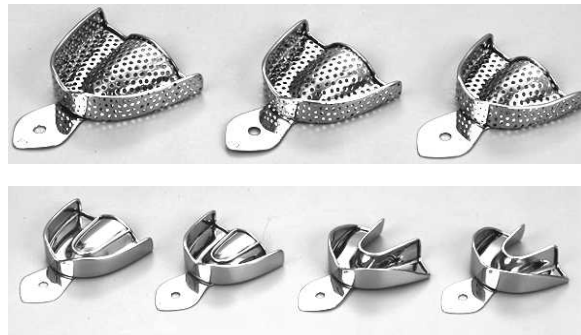

### <Specifications>

Model	OSC 09DJ 113A	OSC 09DJ 113B
Size	Approx. 85x180x22 mm For 5 instruments	Approx. 140x180x22 mm For 10 instruments

### <Specifications>

Model	OSC 09DJ 114A	OSC 09DJ 112B	OSC 09DJ 112C
Size (DxWxH)mm	Approx. 100x200mm	Approx. 115x205mm	Approx. 150x210mm
Model	OSC 09DJ 114D	OSC 09DJ 114E	
Size (DxWxH)mm	Approx. 130x220mm	Approx. 100x225mm	

### <Specifications>

Model	OSC 09DJ 115A	OSC 09DJ 115B	OSC 09DJ 115C
Size (DxWx)mm	Large Upper : Approx. 64x49 mm	Medium Upper : Approx. 61x64 mm	Small Upper : Approx. 56x43 mm